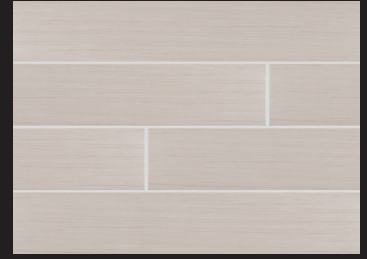

M S International, Inc.
Premium Surfaces Since 1975

SYGMA
CERAMIC COLLECTION

www.msistone.com

Colors

Cafe 6"x24"

Chocolate 6"x24"

Ebony 6"x24"

Ice 6"x24"

Size	Thickness	CAFÉ	CHOCOLATE	EBONY	ICE
6x24	3/8"	NSYGCAF6X24	NSYGCHO6X24	NSYGEB06X24	NSYGICE6X24

APPLICATIONS	Flooring	Counters	Wall	PEI Rating	Variation	COF	Freeze/Thaw	Breaking Strength	Water Absorption	Hardness	Chemical Resistance
RESIDENTIAL	●	●	●	III	V2	DCOF < 0.42 Wet	Resistant	< 275 lbs	3-6%	6	Resistant
LIGHT COMMERCIAL	●	●	●								
HEAVY COMMERCIAL		●	●								

On floors or walls, wood-look ceramic goes where natural wood dares not tread. Sygma collection's hand-scraped look will dress up any environment-from bedrooms and living rooms to kitchens and baths-while standing up to the demands of everyday life. Like a finely tailored suit, Sygma's rectified ceramic is available in four contemporary colorways-Café, Chocolate, Ebony and Ice-and in a 6"x24" plank.

Technical Information

Primary Colors: Beige, Black, Brown, White

Material Type: Glazed Ceramic

Country of Origin: China

Finish: Matte

Features At A Glance

- 6x24 wood look glazed ceramic
- Four great contemporary colors including a black, white and two shades of brown that are sure to please both the builder and designers
- An entry level wood plank that has a soft feel to the touch