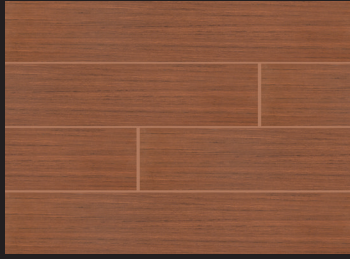

M S International, Inc.
Premium Surfaces Since 1975

SYGMA
CERAMIC COLLECTION

www.msistone.com

Colors

Cafe 6"x24"

Chocolate 6"x24"

Ebony 6"x24"

Ice 6"x24"

Size	Thickness	CAFÉ	CHOCOLATE	EBONY	ICE
6x24	3/8"	NSYGCAF6X24	NSYGCHO6X24	NSYGEB06X24	NSYGICE6X24

APPLICATIONS	Flooring	Counters	Wall	PEI Rating	Variation	COF	Freeze/Thaw	Breaking Strength	Water Absorption	Hardness	Chemical Resistance
RESIDENTIAL	●	●	●	III	V2	DCOF < 0.42 Wet	Resistant	< 275 lbs	3-6%	6	Resistant
LIGHT COMMERCIAL	●	●	●								
HEAVY COMMERCIAL		●	●								

On floors or walls, wood-look ceramic goes where natural wood dares not tread. Sygma collection's hand-scraped look will dress up any environment-from bedrooms and living rooms to kitchens and baths-while standing up to the demands of everyday life. Like a finely tailored suit, Sygma's rectified ceramic is available in four contemporary colorways-Café, Chocolate, Ebony and Ice-and in a 6"x24" plank.

Technical Information

Primary Colors: Beige, Black, Brown, White

Material Type: Glazed Ceramic

Country of Origin: China

Finish: Matte

Features At A Glance

- 6x24 wood look glazed ceramic
- Four great contemporary colors including a black, white and two shades of brown that are sure to please both the builder and designers
- An entry level wood plank that has a soft feel to the touch